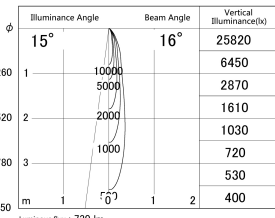

Item no. DD161-0815MW9035-FX-TL

Series Name: AMMA Φ80 series Lens type Fixed Antiglare (DD161-AG-FX)

■ Lighting Distribution Curve (cd/1000 lm)

Installation	Recessed mount
Type	AMMA Φ80 series Lens type Fixed Antiglare (DD161-AG-FX)
Fixture wattage	7.5W
Beam angle	16
Color Temp.	3500K
CRI	Ra>90
Luminous	732 lm
Body	Die-cast aluminum alloy
Body finish	N/A
Trim finish	White
Reflector finish	Mirror
IP Rate	IP20
Light source	COB module
Input Voltage	AC220~240V
Dimming Type	Non-Dimmable
Certificate	CE,CCC
Cut Hole	80mm