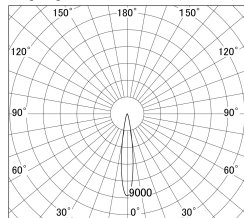

■ Lighting Distribution Curve (cd/1000 lm)