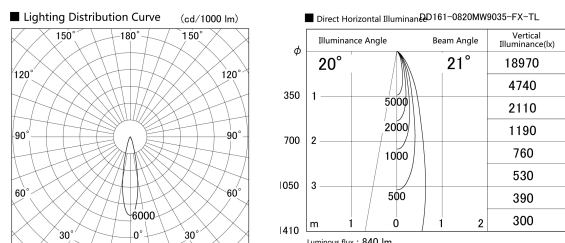

Item no. DD161-0820MW9035-FX-TL

Series Name: AMMA Φ80 series Lens type Fixed Antiglare (DD161-AG-FX)

Installation	Recessed mount
Type	AMMA Φ80 series Lens type Fixed Antiglare (DD161-AG-FX)
Fixture wattage	7.5W
Beam angle	21
Color Temp.	3500K
CRI	Ra>90
Luminous	842 lm
Body	Die-cast aluminum alloy
Body finish	N/A
Trim finish	White
Reflector finish	Mirror
IP Rate	IP20
Light source	COB module
Input Voltage	AC220~240V
Dimming Type	Non-Dimmable
Certificate	CE,CCC
Cut Hole	80mm