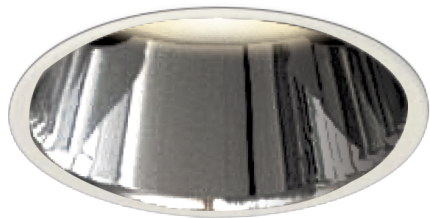

Item no. DD161-0820MW9035-FX-TL

Series Name: AMMA Φ80 series Lens type Fixed Antiglare (DD161-AG-FX)

Installation	Recessed mount
Type	AMMA Φ80 series Lens type Fixed Antiglare (DD161-AG-FX)
Fixture wattage	7.5W
Beam angle	21
Color Temp.	3500K
CRI	Ra>90
Luminous	842 lm
Body	Die-cast aluminum alloy
Body finish	N/A
Trim finish	White
Reflector finish	Mirror
IP Rate	IP20
Light source	COB module
Input Voltage	AC220~240V
Dimming Type	Non-Dimmable
Certificate	CE,CCC
Cut Hole	80mm