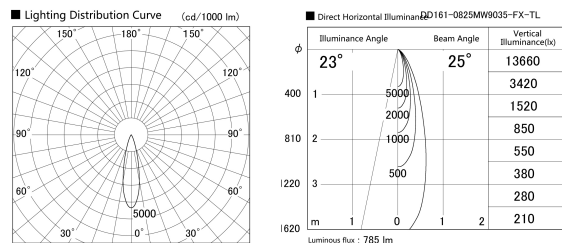

Item no. DD161-0825MW9035-FX-TL

Series Name: AMMA Φ80 series Lens type Fixed Antiglare (DD161-AG-FX)

Installation	Recessed mount
Type	AMMA Φ80 series Lens type Fixed Antiglare (DD161-AG-FX)
Fixture wattage	7.5W
Beam angle	25
Color Temp.	3500K
CRI	Ra>90
Luminous	783 lm
Body	Die-cast aluminum alloy
Body finish	N/A
Trim finish	White
Reflector finish	Mirror
IP Rate	IP20
Light source	COB module
Input Voltage	AC220~240V
Dimming Type	Non-Dimmable
Certificate	CE,CCC
Cut Hole	80mm