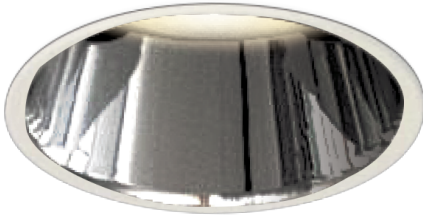

Item no. DD161-0825MW9035-FX-TL

Series Name: AMMA Φ80 series Lens type Fixed Antiglare (DD161-AG-FX)

Installation	Recessed mount
Type	AMMA Φ80 series Lens type Fixed Antiglare (DD161-AG-FX)
Fixture wattage	7.5W
Beam angle	25
Color Temp.	3500K
CRI	Ra>90
Luminous	783 lm
Body	Die-cast aluminum alloy
Body finish	N/A
Trim finish	White
Reflector finish	Mirror
IP Rate	IP20
Light source	COB module
Input Voltage	AC220~240V
Dimming Type	Non-Dimmable
Certificate	CE,CCC
Cut Hole	80mm