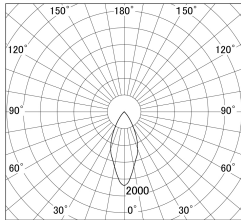

■ Lighting Distribution Curve (cd/1000 lm)