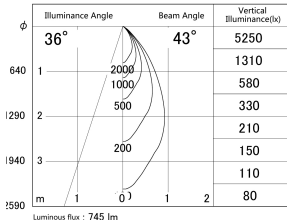

Item no. DD161-0845MW9035-FX-TL

Series Name: AMMA Φ80 series Lens type Fixed Antiglare (DD161-AG-FX)

■ Lighting Distribution Curve (cd/1000 lm)

Installation	Recessed mount
Type	AMMA Φ80 series Lens type Fixed Antiglare (DD161-AG-FX)
Fixture wattage	7.5W
Beam angle	43
Color Temp.	3500K
CRI	Ra>90
Luminous	747 lm
Body	Die-cast aluminum alloy
Body finish	N/A
Trim finish	White
Reflector finish	Mirror
IP Rate	IP20
Light source	COB module
Input Voltage	AC220~240V
Dimming Type	Non-Dimmable
Certificate	CE,CCC
Cut Hole	80mm