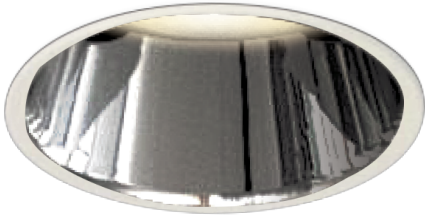

Item no. DD161-1015MW9035-FX-TL

Series Name: AMMA Φ80 series Lens type Fixed Antiglare (DD161-AG-FX)

Installation	Recessed mount
Type	AMMA Φ80 series Lens type Fixed Antiglare (DD161-AG-FX)
Fixture wattage	10.5W
Beam angle	16
Color Temp.	3500K
CRI	Ra>90
Luminous	990 lm
Body	Die-cast aluminum alloy
Body finish	N/A
Trim finish	White
Reflector finish	Mirror
IP Rate	IP20
Light source	COB module
Input Voltage	AC220~240V
Dimming Type	Non-Dimmable
Certificate	CE,CCC
Cut Hole	80mm