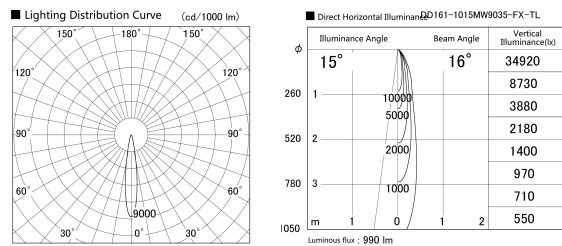

Item no. DD161-1015MW9035-FX-TL

Series Name: AMMA Φ80 series Lens type Fixed Antiglare (DD161-AG-FX)

Installation	Recessed mount
Type	AMMA Φ80 series Lens type Fixed Antiglare (DD161-AG-FX)
Fixture wattage	10.5W
Beam angle	16
Color Temp.	3500K
CRI	Ra>90
Luminous	990 lm
Body	Die-cast aluminum alloy
Body finish	N/A
Trim finish	White
Reflector finish	Mirror
IP Rate	IP20
Light source	COB module
Input Voltage	AC220~240V
Dimming Type	Non-Dimmable
Certificate	CE,CCC
Cut Hole	80mm