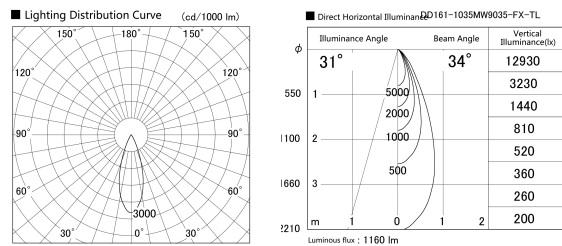

Item no. DD161-1035MW9035-FX-TL

Series Name: AMMA Φ80 series Lens type Fixed Antiglare (DD161-AG-FX)

| | |
|------------------|---|
| Installation | Recessed mount |
| Type | AMMA Φ80 series Lens type Fixed Antiglare (DD161-AG-FX) |
| Fixture wattage | 10.5W |
| Beam angle | 34 |
| Color Temp. | 3500K |
| CRI | Ra>90 |
| Luminous | 1158 lm |
| Body | Die-cast aluminum alloy |
| Body finish | N/A |
| Trim finish | White |
| Reflector finish | Mirror |
| IP Rate | IP20 |
| Light source | COB module |
| Input Voltage | AC220~240V |
| Dimming Type | Non-Dimmable |
| Certificate | CE,CCC |
| Cut Hole | 80mm |