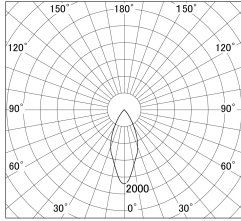

■ Lighting Distribution Curve (cd/1000 lm)