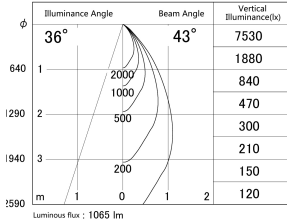

Item no. DD161-1045MW9035-FX-TL

Series Name: AMMA Φ80 series Lens type Fixed Antiglare (DD161-AG-FX)

■ Lighting Distribution Curve (cd/1000 lm)

Installation	Recessed mount
Type	AMMA Φ80 series Lens type Fixed Antiglare (DD161-AG-FX)
Fixture wattage	10.5W
Beam angle	43
Color Temp.	3500K
CRI	Ra>90
Luminous	1063 lm
Body	Die-cast aluminum alloy
Body finish	N/A
Trim finish	White
Reflector finish	Mirror
IP Rate	IP20
Light source	COB module
Input Voltage	AC220~240V
Dimming Type	Non-Dimmable
Certificate	CE,CCC
Cut Hole	80mm