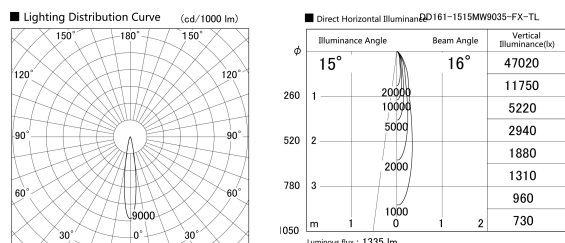

Item no. DD161-1515MW9035-FX-TL

Series Name: AMMA Φ80 series Lens type Fixed Antiglare (DD161-AG-FX)

|                  |   |
|------------------|---|
| Installation     | Recessed mount  |
| Type             | AMMA Φ80 series Lens type Fixed Antiglare (DD161-AG-FX) |
| Fixture wattage  | 14W   |
| Beam angle       | 16  |
| Color Temp.      | 3500K   |
| CRI              | Ra>90   |
| Luminous         | 1333 lm   |
| Body             | Die-cast aluminum alloy                                 |
| Body finish      | N/A   |
| Trim finish      | White   |
| Reflector finish | Mirror  |
| IP Rate          | IP20  |
| Light source     | COB module  |
| Input Voltage    | AC220~240V  |
| Dimming Type     | Non-Dimmable  |
| Certificate      | CE,CCC  |
| Cut Hole         | 80mm  |