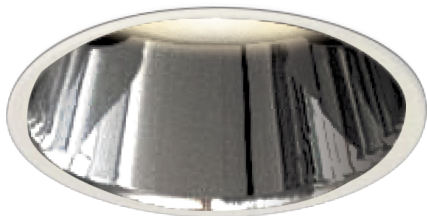

Item no. DD161-1515MW9035-FX-TL

Series Name: AMMA Φ80 series Lens type Fixed Antiglare (DD161-AG-FX)

|                  |   |
|------------------|---|
| Installation     | Recessed mount  |
| Type             | AMMA Φ80 series Lens type Fixed Antiglare (DD161-AG-FX) |
| Fixture wattage  | 14W   |
| Beam angle       | 16  |
| Color Temp.      | 3500K   |
| CRI              | Ra>90   |
| Luminous         | 1333 lm   |
| Body             | Die-cast aluminum alloy                                 |
| Body finish      | N/A   |
| Trim finish      | White   |
| Reflector finish | Mirror  |
| IP Rate          | IP20  |
| Light source     | COB module  |
| Input Voltage    | AC220~240V  |
| Dimming Type     | Non-Dimmable  |
| Certificate      | CE,CCC  |
| Cut Hole         | 80mm  |