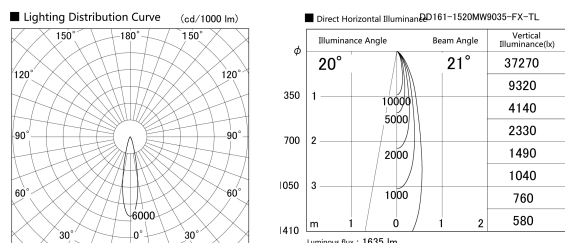

Item no. DD161-1520MW9035-FX-TL

Series Name: AMMA Φ80 series Lens type Fixed Antiglare (DD161-AG-FX)

Installation	Recessed mount
Type	AMMA Φ80 series Lens type Fixed Antiglare (DD161-AG-FX)
Fixture wattage	14W
Beam angle	21
Color Temp.	3500K
CRI	Ra>90
Luminous	1637 lm
Body	Die-cast aluminum alloy
Body finish	N/A
Trim finish	White
Reflector finish	Mirror
IP Rate	IP20
Light source	COB module
Input Voltage	AC220~240V
Dimming Type	Non-Dimmable
Certificate	CE,CCC
Cut Hole	80mm