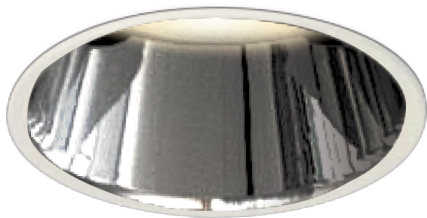

Item no. DD161-1520MW9035-FX-TL

Series Name: AMMA Φ80 series Lens type Fixed Antiglare (DD161-AG-FX)

Installation	Recessed mount
Type	AMMA Φ80 series Lens type Fixed Antiglare (DD161-AG-FX)
Fixture wattage	14W
Beam angle	21
Color Temp.	3500K
CRI	Ra>90
Luminous	1637 lm
Body	Die-cast aluminum alloy
Body finish	N/A
Trim finish	White
Reflector finish	Mirror
IP Rate	IP20
Light source	COB module
Input Voltage	AC220~240V
Dimming Type	Non-Dimmable
Certificate	CE,CCC
Cut Hole	80mm