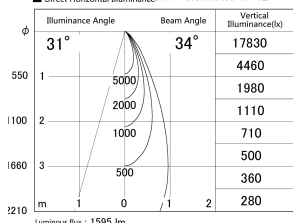

Item no. DD161-1535MW9035-FX-TL

Series Name: AMMA Φ80 series Lens type Fixed Antiglare (DD161-AG-FX)

■ Lighting Distribution Curve (cd/1000 lm)

Installation	Recessed mount
Type	AMMA Φ80 series Lens type Fixed Antiglare (DD161-AG-FX)
Fixture wattage	14W
Beam angle	34
Color Temp.	3500K
CRI	Ra>90
Luminous	1597 lm
Body	Die-cast aluminum alloy
Body finish	N/A
Trim finish	White
Reflector finish	Mirror
IP Rate	IP20
Light source	COB module
Input Voltage	AC220~240V
Dimming Type	Non-Dimmable
Certificate	CE,CCC
Cut Hole	80mm