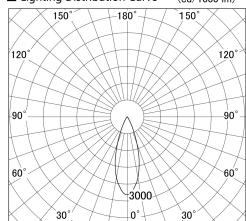

■ Lighting Distribution Curve (cd/1000 lm)