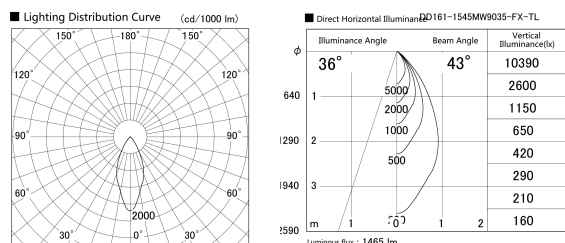

Item no. DD161-1545MW9035-FX-TL

Series Name: AMMA Φ80 series Lens type Fixed Antiglare (DD161-AG-FX)

Installation	Recessed mount
Type	AMMA Φ80 series Lens type Fixed Antiglare (DD161-AG-FX)
Fixture wattage	14W
Beam angle	43
Color Temp.	3500K
CRI	Ra>90
Luminous	1467 lm
Body	Die-cast aluminum alloy
Body finish	N/A
Trim finish	White
Reflector finish	Mirror
IP Rate	IP20
Light source	COB module
Input Voltage	AC220~240V
Dimming Type	Non-Dimmable
Certificate	CE,CCC
Cut Hole	80mm