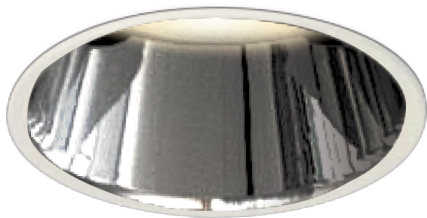

Item no. DD161-1545MW9035-FX-TL

Series Name: AMMA Φ80 series Lens type Fixed Antiglare (DD161-AG-FX)

Installation	Recessed mount
Type	AMMA Φ80 series Lens type Fixed Antiglare (DD161-AG-FX)
Fixture wattage	14W
Beam angle	43
Color Temp.	3500K
CRI	Ra>90
Luminous	1467 lm
Body	Die-cast aluminum alloy
Body finish	N/A
Trim finish	White
Reflector finish	Mirror
IP Rate	IP20
Light source	COB module
Input Voltage	AC220~240V
Dimming Type	Non-Dimmable
Certificate	CE,CCC
Cut Hole	80mm