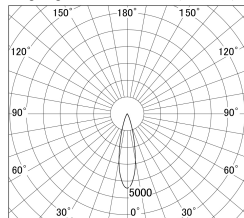

■ Lighting Distribution Curve (cd/1000 lm)