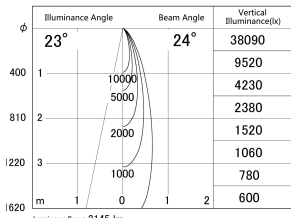

Item no. DD161-2025MW9035-FX-TL

Series Name: AMMA Φ80 series Lens type Fixed Antiglare (DD161-AG-FX)

■ Lighting Distribution Curve (cd/1000 lm)

Installation	Recessed mount
Type	AMMA Φ80 series Lens type Fixed Antiglare (DD161-AG-FX)
Fixture wattage	21W
Beam angle	24
Color Temp.	3500K
CRI	Ra>90
Luminous	2144 lm
Body	Die-cast aluminum alloy
Body finish	N/A
Trim finish	White
Reflector finish	Mirror
IP Rate	IP20
Light source	COB module
Input Voltage	AC220~240V
Dimming Type	Non-Dimmable
Certificate	CE,CCC
Cut Hole	80mm