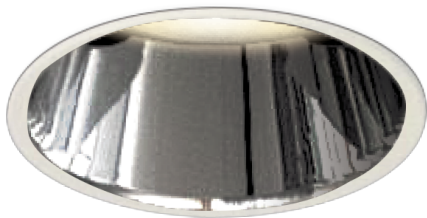

Item no. DD161-2025MW9035-FX-TL

Series Name: AMMA Φ80 series Lens type Fixed Antiglare (DD161-AG-FX)