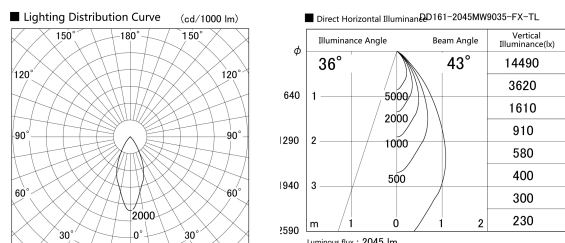

Item no. DD161-2045MW9035-FX-TL

Series Name: AMMA Φ80 series Lens type Fixed Antiglare (DD161-AG-FX)

Installation	Recessed mount
Type	AMMA Φ80 series Lens type Fixed Antiglare (DD161-AG-FX)
Fixture wattage	21W
Beam angle	43
Color Temp.	3500K
CRI	Ra>90
Luminous	2047 lm
Body	Die-cast aluminum alloy
Body finish	N/A
Trim finish	White
Reflector finish	Mirror
IP Rate	IP20
Light source	COB module
Input Voltage	AC220~240V
Dimming Type	Non-Dimmable
Certificate	CE,CCC
Cut Hole	80mm