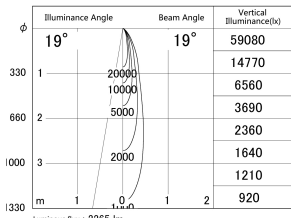

Item no. DD161-2520MW9035-FX-TL

Series Name: AMMA Φ80 series Lens type Fixed Antiglare (DD161-AG-FX)

■ Lighting Distribution Curve (cd/1000 lm)

Installation	Recessed mount
Type	AMMA Φ80 series Lens type Fixed Antiglare (DD161-AG-FX)
Fixture wattage	24W
Beam angle	19
Color Temp.	3500K
CRI	Ra>90
Luminous	2264 lm
Body	Die-cast aluminum alloy
Body finish	N/A
Trim finish	White
Reflector finish	Mirror
IP Rate	IP20
Light source	COB module
Input Voltage	AC220~240V
Dimming Type	Non-Dimmable
Certificate	CE,CCC
Cut Hole	80mm