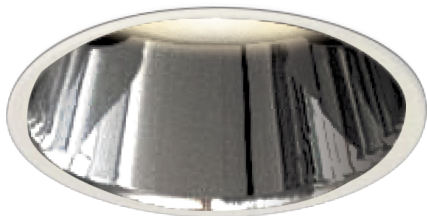

Item no. DD161-2520MW9035-FX-TL

Series Name: AMMA Φ80 series Lens type Fixed Antiglare (DD161-AG-FX)