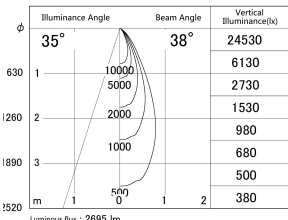

Item no. DD161-2540MW9035-FX-TL

Series Name: AMMA Φ80 series Lens type Fixed Antiglare (DD161-AG-FX)

■ Lighting Distribution Curve (cd/1000 lm)

Installation	Recessed mount
Type	AMMA Φ80 series Lens type Fixed Antiglare (DD161-AG-FX)
Fixture wattage	24W
Beam angle	38
Color Temp.	3500K
CRI	Ra>90
Luminous	2694 lm
Body	Die-cast aluminum alloy
Body finish	N/A
Trim finish	White
Reflector finish	Mirror
IP Rate	IP20
Light source	COB module
Input Voltage	AC220~240V
Dimming Type	Non-Dimmable
Certificate	CE,CCC
Cut Hole	80mm