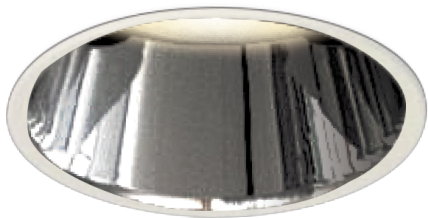

Item no. DD161-2540MW9035-FX-TL

Series Name: AMMA Φ80 series Lens type Fixed Antiglare (DD161-AG-FX)