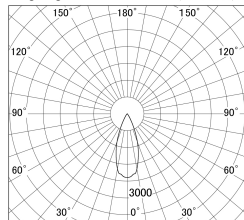

■ Lighting Distribution Curve (cd/1000 lm)