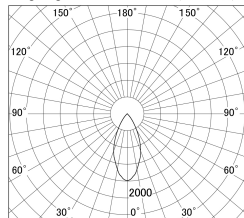

■ Lighting Distribution Curve (cd/1000 lm)