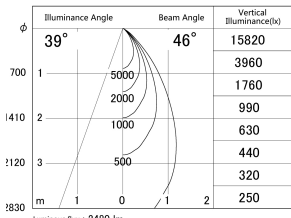

Item no. DD161-2545MW9035-FX-TL

Series Name: AMMA Φ80 series Lens type Fixed Antiglare (DD161-AG-FX)

■ Lighting Distribution Curve (cd/1000 lm)

Installation	Recessed mount
Type	AMMA Φ80 series Lens type Fixed Antiglare (DD161-AG-FX)
Fixture wattage	24W
Beam angle	46
Color Temp.	3500K
CRI	Ra>90
Luminous	2481 lm
Body	Die-cast aluminum alloy
Body finish	N/A
Trim finish	White
Reflector finish	Mirror
IP Rate	IP20
Light source	COB module
Input Voltage	AC220~240V
Dimming Type	Non-Dimmable
Certificate	CE,CCC
Cut Hole	80mm