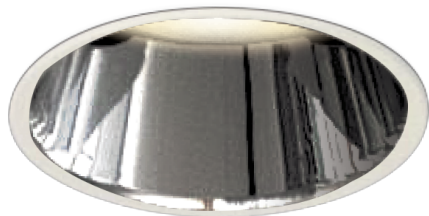

Item no. DD161-0520MW9040-FX-TL

Series Name: AMMA Φ80 series Lens type Fixed Antiglare (DD161-AG-FX)