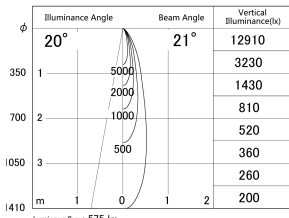

Item no. DD161-0520MW9040-FX-TL

Series Name: AMMA Φ80 series Lens type Fixed Antiglare (DD161-AG-FX)

■ Lighting Distribution Curve (cd/1000 lm)

Installation	Recessed mount
Type	AMMA Φ80 series Lens type Fixed Antiglare (DD161-AG-FX)
Fixture wattage	5W
Beam angle	21
Color Temp.	4000K
CRI	Ra>90
Luminous	573 lm
Body	Die-cast aluminum alloy
Body finish	N/A
Trim finish	White
Reflector finish	Mirror
IP Rate	IP20
Light source	COB module
Input Voltage	AC220~240V
Dimming Type	Non-Dimmable
Certificate	CE,CCC
Cut Hole	80mm