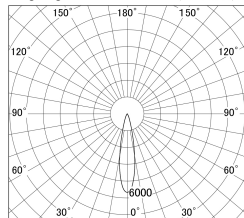

■ Lighting Distribution Curve (cd/1000 lm)