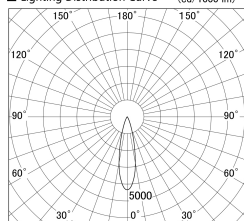

■ Lighting Distribution Curve (cd/1000 lm)