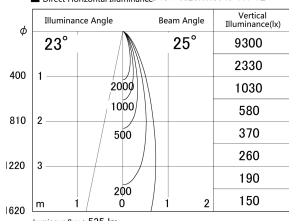

Item no. DD161-0525MW9040-FX-TL

Series Name: AMMA Φ80 series Lens type Fixed Antiglare (DD161-AG-FX)

■ Lighting Distribution Curve (cd/1000 lm)

Installation	Recessed mount
Type	AMMA Φ80 series Lens type Fixed Antiglare (DD161-AG-FX)
Fixture wattage	5W
Beam angle	25
Color Temp.	4000K
CRI	Ra>90
Luminous	533 lm
Body	Die-cast aluminum alloy
Body finish	N/A
Trim finish	White
Reflector finish	Mirror
IP Rate	IP20
Light source	COB module
Input Voltage	AC220~240V
Dimming Type	Non-Dimmable
Certificate	CE,CCC
Cut Hole	80mm