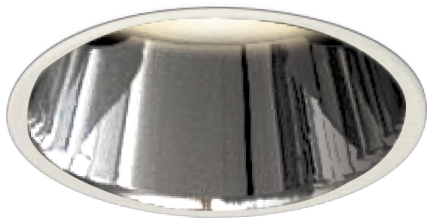

Item no. DD161-0535MW9040-FX-TL

Series Name: AMMA Φ80 series Lens type Fixed Antiglare (DD161-AG-FX)

Installation	Recessed mount
Type	AMMA Φ80 series Lens type Fixed Antiglare (DD161-AG-FX)
Fixture wattage	5W
Beam angle	34
Color Temp.	4000K
CRI	Ra>90
Luminous	555 lm
Body	Die-cast aluminum alloy
Body finish	N/A
Trim finish	White
Reflector finish	Mirror
IP Rate	IP20
Light source	COB module
Input Voltage	AC220~240V
Dimming Type	Non-Dimmable
Certificate	CE,CCC
Cut Hole	80mm