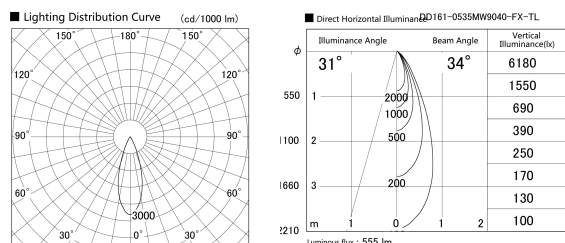

Item no. DD161-0535MW9040-FX-TL

Series Name: AMMA Φ80 series Lens type Fixed Antiglare (DD161-AG-FX)

Installation	Recessed mount
Type	AMMA Φ80 series Lens type Fixed Antiglare (DD161-AG-FX)
Fixture wattage	5W
Beam angle	34
Color Temp.	4000K
CRI	Ra>90
Luminous	555 lm
Body	Die-cast aluminum alloy
Body finish	N/A
Trim finish	White
Reflector finish	Mirror
IP Rate	IP20
Light source	COB module
Input Voltage	AC220~240V
Dimming Type	Non-Dimmable
Certificate	CE,CCC
Cut Hole	80mm