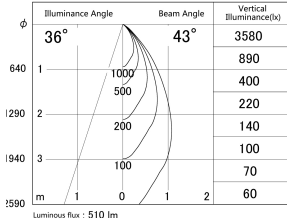

Item no. DD161-0545MW9040-FX-TL

Series Name: AMMA Φ80 series Lens type Fixed Antiglare (DD161-AG-FX)

■ Lighting Distribution Curve (cd/1000 lm)

Installation	Recessed mount
Type	AMMA Φ80 series Lens type Fixed Antiglare (DD161-AG-FX)
Fixture wattage	5W
Beam angle	43
Color Temp.	4000K
CRI	Ra>90
Luminous	509 lm
Body	Die-cast aluminum alloy
Body finish	N/A
Trim finish	White
Reflector finish	Mirror
IP Rate	IP20
Light source	COB module
Input Voltage	AC220~240V
Dimming Type	Non-Dimmable
Certificate	CE,CCC
Cut Hole	80mm