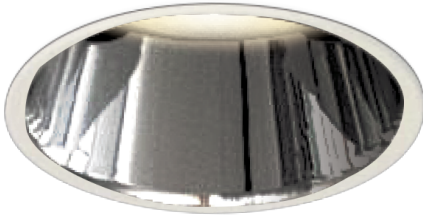

Item no. DD161-0545MW9040-FX-TL

Series Name: AMMA Φ80 series Lens type Fixed Antiglare (DD161-AG-FX)