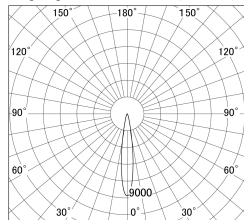

■ Lighting Distribution Curve (cd/1000 lm)