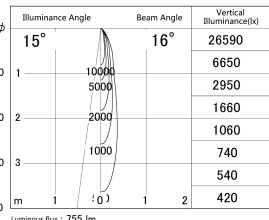

Item no. DD161-0815MW9040-FX-TL

Series Name: AMMA Φ80 series Lens type Fixed Antiglare (DD161-AG-FX)

■ Lighting Distribution Curve (cd/1000 lm)

Installation	Recessed mount
Type	AMMA Φ80 series Lens type Fixed Antiglare (DD161-AG-FX)
Fixture wattage	7.5W
Beam angle	16
Color Temp.	4000K
CRI	Ra>90
Luminous	754 lm
Body	Die-cast aluminum alloy
Body finish	N/A
Trim finish	White
Reflector finish	Mirror
IP Rate	IP20
Light source	COB module
Input Voltage	AC220~240V
Dimming Type	Non-Dimmable
Certificate	CE,CCC
Cut Hole	80mm