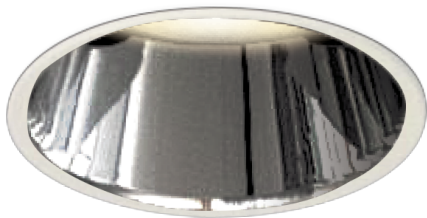

Item no. DD161-0815MW9040-FX-TL

Series Name: AMMA Φ80 series Lens type Fixed Antiglare (DD161-AG-FX)