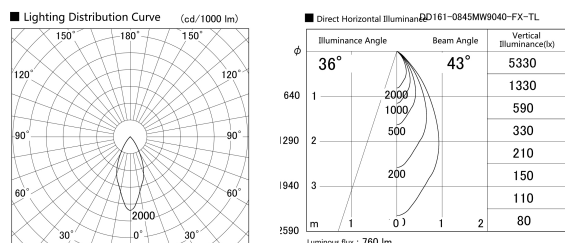

Item no. DD161-0845MW9040-FX-TL

Series Name: AMMA Φ80 series Lens type Fixed Antiglare (DD161-AG-FX)

Installation	Recessed mount
Type	AMMA Φ80 series Lens type Fixed Antiglare (DD161-AG-FX)
Fixture wattage	7.5W
Beam angle	43
Color Temp.	4000K
CRI	Ra>90
Luminous	758 lm
Body	Die-cast aluminum alloy
Body finish	N/A
Trim finish	White
Reflector finish	Mirror
IP Rate	IP20
Light source	COB module
Input Voltage	AC220~240V
Dimming Type	Non-Dimmable
Certificate	CE,CCC
Cut Hole	80mm