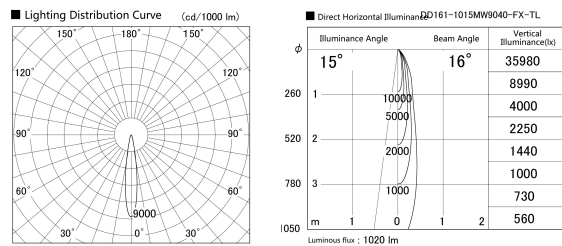

Item no. DD161-1015MW9040-FX-TL

Series Name: AMMA Φ80 series Lens type Fixed Antiglare (DD161-AG-FX)

Installation	Recessed mount
Type	AMMA Φ80 series Lens type Fixed Antiglare (DD161-AG-FX)
Fixture wattage	10.5W
Beam angle	16
Color Temp.	4000K
CRI	Ra>90
Luminous	1020 lm
Body	Die-cast aluminum alloy
Body finish	N/A
Trim finish	White
Reflector finish	Mirror
IP Rate	IP20
Light source	COB module
Input Voltage	AC220~240V
Dimming Type	Non-Dimmable
Certificate	CE,CCC
Cut Hole	80mm