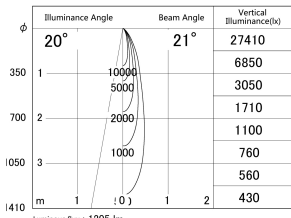

Item no. DD161-1020MW9040-FX-TL

Series Name: AMMA Φ80 series Lens type Fixed Antiglare (DD161-AG-FX)

■ Lighting Distribution Curve (cd/1000 lm)

Installation	Recessed mount
Type	AMMA Φ80 series Lens type Fixed Antiglare (DD161-AG-FX)
Fixture wattage	10.5W
Beam angle	21
Color Temp.	4000K
CRI	Ra>90
Luminous	1204 lm
Body	Die-cast aluminum alloy
Body finish	N/A
Trim finish	White
Reflector finish	Mirror
IP Rate	IP20
Light source	COB module
Input Voltage	AC220~240V
Dimming Type	Non-Dimmable
Certificate	CE,CCC
Cut Hole	80mm