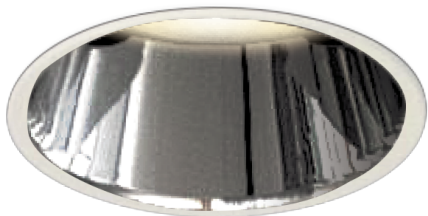

Item no. DD161-1020MW9040-FX-TL

Series Name: AMMA Φ80 series Lens type Fixed Antiglare (DD161-AG-FX)