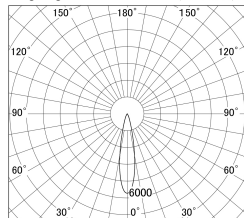

■ Lighting Distribution Curve (cd/1000 lm)