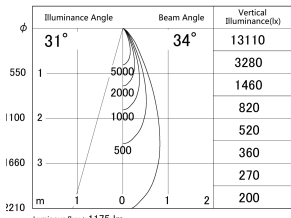

Item no. DD161-1035MW9040-FX-TL

Series Name: AMMA Φ80 series Lens type Fixed Antiglare (DD161-AG-FX)

■ Lighting Distribution Curve (cd/1000 lm)

Installation	Recessed mount
Type	AMMA Φ80 series Lens type Fixed Antiglare (DD161-AG-FX)
Fixture wattage	10.5W
Beam angle	34
Color Temp.	4000K
CRI	Ra>90
Luminous	1174 lm
Body	Die-cast aluminum alloy
Body finish	N/A
Trim finish	White
Reflector finish	Mirror
IP Rate	IP20
Light source	COB module
Input Voltage	AC220~240V
Dimming Type	Non-Dimmable
Certificate	CE,CCC
Cut Hole	80mm