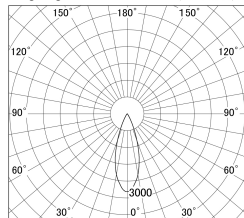

■ Lighting Distribution Curve (cd/1000 lm)