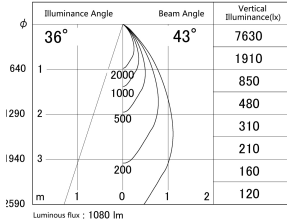

Item no. DD161-1045MW9040-FX-TL

Series Name: AMMA Φ80 series Lens type Fixed Antiglare (DD161-AG-FX)

■ Lighting Distribution Curve (cd/1000 lm)

Installation	Recessed mount
Type	AMMA Φ80 series Lens type Fixed Antiglare (DD161-AG-FX)
Fixture wattage	10.5W
Beam angle	43
Color Temp.	4000K
CRI	Ra>90
Luminous	1078 lm
Body	Die-cast aluminum alloy
Body finish	N/A
Trim finish	White
Reflector finish	Mirror
IP Rate	IP20
Light source	COB module
Input Voltage	AC220~240V
Dimming Type	Non-Dimmable
Certificate	CE,CCC
Cut Hole	80mm