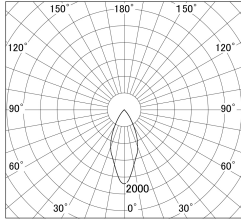

■ Lighting Distribution Curve (cd/1000 lm)