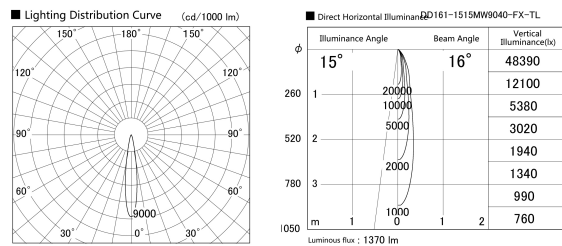

Item no. DD161-1515MW9040-FX-TL

Series Name: AMMA Φ80 series Lens type Fixed Antiglare (DD161-AG-FX)

Installation	Recessed mount
Type	AMMA Φ80 series Lens type Fixed Antiglare (DD161-AG-FX)
Fixture wattage	14W
Beam angle	16
Color Temp.	4000K
CRI	Ra>90
Luminous	1372 lm
Body	Die-cast aluminum alloy
Body finish	N/A
Trim finish	White
Reflector finish	Mirror
IP Rate	IP20
Light source	COB module
Input Voltage	AC220~240V
Dimming Type	Non-Dimmable
Certificate	CE,CCC
Cut Hole	80mm