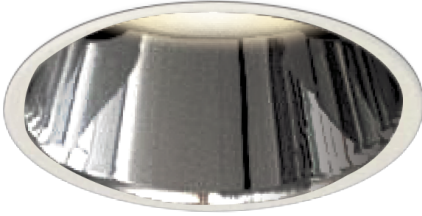

Item no. DD161-1520MW9040-FX-TL

Series Name: AMMA Φ80 series Lens type Fixed Antiglare (DD161-AG-FX)