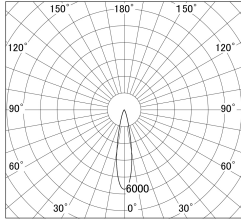

■ Lighting Distribution Curve (cd/1000 lm)