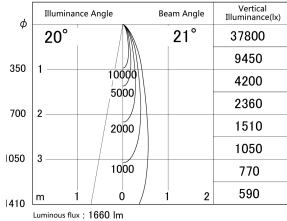

Item no. DD161-1520MW9040-FX-TL

Series Name: AMMA Φ80 series Lens type Fixed Antiglare (DD161-AG-FX)

■ Lighting Distribution Curve (cd/1000 lm)

Installation	Recessed mount
Type	AMMA Φ80 series Lens type Fixed Antiglare (DD161-AG-FX)
Fixture wattage	14W
Beam angle	21
Color Temp.	4000K
CRI	Ra>90
Luminous	1660 lm
Body	Die-cast aluminum alloy
Body finish	N/A
Trim finish	White
Reflector finish	Mirror
IP Rate	IP20
Light source	COB module
Input Voltage	AC220~240V
Dimming Type	Non-Dimmable
Certificate	CE,CCC
Cut Hole	80mm