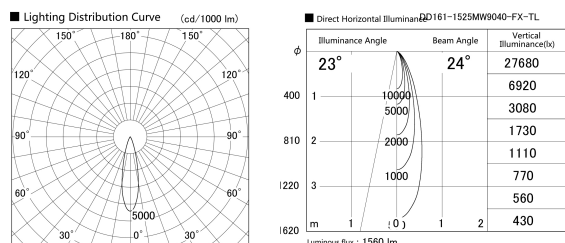

Item no. DD161-1525MW9040-FX-TL

Series Name: AMMA Φ80 series Lens type Fixed Antiglare (DD161-AG-FX)

Installation	Recessed mount
Type	AMMA Φ80 series Lens type Fixed Antiglare (DD161-AG-FX)
Fixture wattage	14W
Beam angle	24
Color Temp.	4000K
CRI	Ra>90
Luminous	1558 lm
Body	Die-cast aluminum alloy
Body finish	N/A
Trim finish	White
Reflector finish	Mirror
IP Rate	IP20
Light source	COB module
Input Voltage	AC220~240V
Dimming Type	Non-Dimmable
Certificate	CE,CCC
Cut Hole	80mm