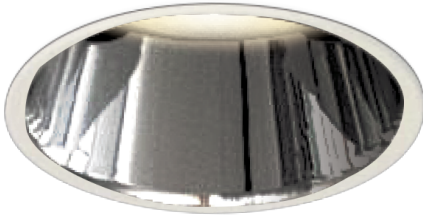

Item no. DD161-1525MW9040-FX-TL

Series Name: AMMA Φ80 series Lens type Fixed Antiglare (DD161-AG-FX)

Installation	Recessed mount
Type	AMMA Φ80 series Lens type Fixed Antiglare (DD161-AG-FX)
Fixture wattage	14W
Beam angle	24
Color Temp.	4000K
CRI	Ra>90
Luminous	1558 lm
Body	Die-cast aluminum alloy
Body finish	N/A
Trim finish	White
Reflector finish	Mirror
IP Rate	IP20
Light source	COB module
Input Voltage	AC220~240V
Dimming Type	Non-Dimmable
Certificate	CE,CCC
Cut Hole	80mm