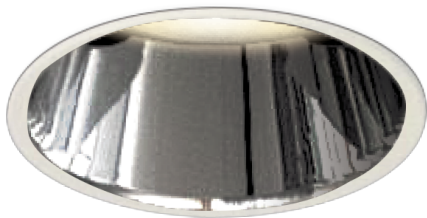

Item no. DD161-1525MW9040-FX-TL

Series Name: AMMA Φ80 series Lens type Fixed Antiglare (DD161-AG-FX)

Installation	Recessed mount
Type	AMMA Φ80 series Lens type Fixed Antiglare (DD161-AG-FX)
Fixture wattage	14W
Beam angle	24
Color Temp.	4000K
CRI	Ra>90
Luminous	1558 lm
Body	Die-cast aluminum alloy
Body finish	N/A
Trim finish	White
Reflector finish	Mirror
IP Rate	IP20
Light source	COB module
Input Voltage	AC220~240V
Dimming Type	Non-Dimmable
Certificate	CE,CCC
Cut Hole	80mm