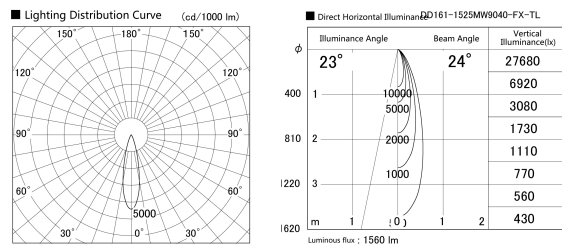

Item no. DD161-1525MW9040-FX-TL

Series Name: AMMA Φ80 series Lens type Fixed Antiglare (DD161-AG-FX)

Installation	Recessed mount
Type	AMMA Φ80 series Lens type Fixed Antiglare (DD161-AG-FX)
Fixture wattage	14W
Beam angle	24
Color Temp.	4000K
CRI	Ra>90
Luminous	1558 lm
Body	Die-cast aluminum alloy
Body finish	N/A
Trim finish	White
Reflector finish	Mirror
IP Rate	IP20
Light source	COB module
Input Voltage	AC220~240V
Dimming Type	Non-Dimmable
Certificate	CE,CCC
Cut Hole	80mm