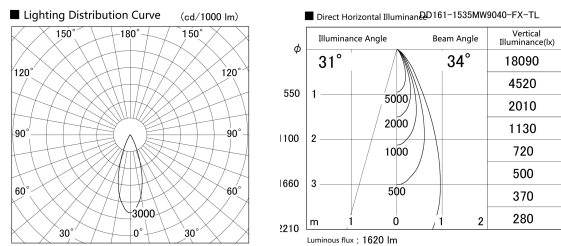

Item no. DD161-1535MW9040-FX-TL

Series Name: AMMA Φ80 series Lens type Fixed Antiglare (DD161-AG-FX)

Installation	Recessed mount
Type	AMMA Φ80 series Lens type Fixed Antiglare (DD161-AG-FX)
Fixture wattage	14W
Beam angle	34
Color Temp.	4000K
CRI	Ra>90
Luminous	1620 lm
Body	Die-cast aluminum alloy
Body finish	N/A
Trim finish	White
Reflector finish	Mirror
IP Rate	IP20
Light source	COB module
Input Voltage	AC220~240V
Dimming Type	Non-Dimmable
Certificate	CE,CCC
Cut Hole	80mm