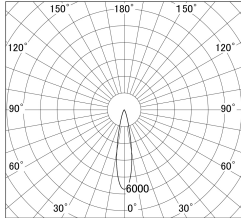

■ Lighting Distribution Curve (cd/1000 lm)