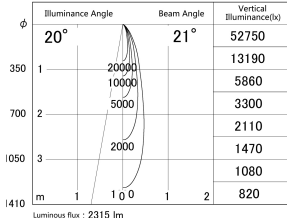

Item no. DD161-2020MW9040-FX-TL

Series Name: AMMA Φ80 series Lens type Fixed Antiglare (DD161-AG-FX)

■ Lighting Distribution Curve (cd/1000 lm)

Installation	Recessed mount
Type	AMMA Φ80 series Lens type Fixed Antiglare (DD161-AG-FX)
Fixture wattage	21W
Beam angle	21
Color Temp.	4000K
CRI	Ra>90
Luminous	2317 lm
Body	Die-cast aluminum alloy
Body finish	N/A
Trim finish	White
Reflector finish	Mirror
IP Rate	IP20
Light source	COB module
Input Voltage	AC220~240V
Dimming Type	Non-Dimmable
Certificate	CE,CCC
Cut Hole	80mm