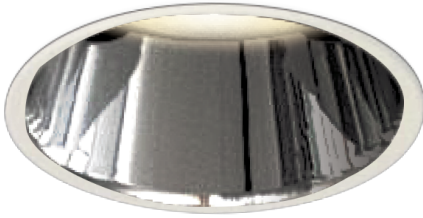

Item no. DD161-2020MW9040-FX-TL

Series Name: AMMA Φ80 series Lens type Fixed Antiglare (DD161-AG-FX)