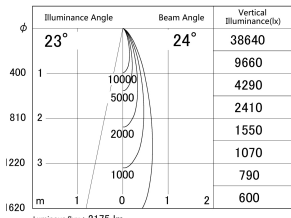

Item no. DD161-2025MW9040-FX-TL

Series Name: AMMA Φ80 series Lens type Fixed Antiglare (DD161-AG-FX)

■ Lighting Distribution Curve (cd/1000 lm)

Installation	Recessed mount
Type	AMMA Φ80 series Lens type Fixed Antiglare (DD161-AG-FX)
Fixture wattage	21W
Beam angle	24
Color Temp.	4000K
CRI	Ra>90
Luminous	2175 lm
Body	Die-cast aluminum alloy
Body finish	N/A
Trim finish	White
Reflector finish	Mirror
IP Rate	IP20
Light source	COB module
Input Voltage	AC220~240V
Dimming Type	Non-Dimmable
Certificate	CE,CCC
Cut Hole	80mm