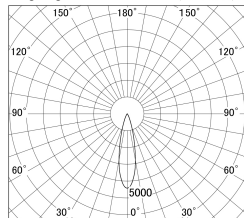

■ Lighting Distribution Curve (cd/1000 lm)