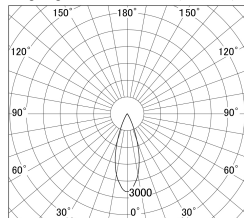

■ Lighting Distribution Curve (cd/1000 lm)