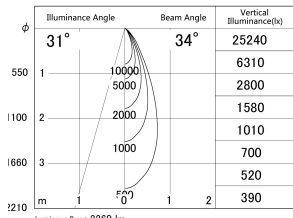

Item no. DD161-2035MW9040-FX-TL

Series Name: AMMA Φ80 series Lens type Fixed Antiglare (DD161-AG-FX)

■ Lighting Distribution Curve (cd/1000 lm)

Installation	Recessed mount
Type	AMMA Φ80 series Lens type Fixed Antiglare (DD161-AG-FX)
Fixture wattage	21W
Beam angle	34
Color Temp.	4000K
CRI	Ra>90
Luminous	2261 lm
Body	Die-cast aluminum alloy
Body finish	N/A
Trim finish	White
Reflector finish	Mirror
IP Rate	IP20
Light source	COB module
Input Voltage	AC220~240V
Dimming Type	Non-Dimmable
Certificate	CE,CCC
Cut Hole	80mm