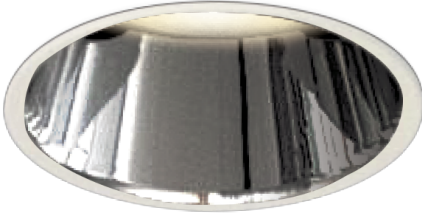

Item no. DD161-2045MW9040-FX-TL

Series Name: AMMA Φ80 series Lens type Fixed Antiglare (DD161-AG-FX)