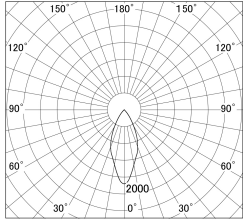

■ Lighting Distribution Curve (cd/1000 lm)