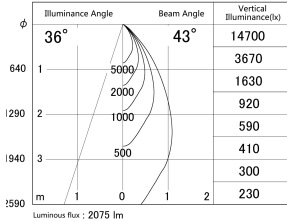

Item no. DD161-2045MW9040-FX-TL

Series Name: AMMA Φ80 series Lens type Fixed Antiglare (DD161-AG-FX)

■ Lighting Distribution Curve (cd/1000 lm)

Installation	Recessed mount
Type	AMMA Φ80 series Lens type Fixed Antiglare (DD161-AG-FX)
Fixture wattage	21W
Beam angle	43
Color Temp.	4000K
CRI	Ra>90
Luminous	2076 lm
Body	Die-cast aluminum alloy
Body finish	N/A
Trim finish	White
Reflector finish	Mirror
IP Rate	IP20
Light source	COB module
Input Voltage	AC220~240V
Dimming Type	Non-Dimmable
Certificate	CE,CCC
Cut Hole	80mm