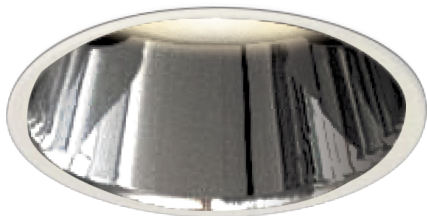

Item no. DD161-2520MW9040-FX-TL

Series Name: AMMA Φ80 series Lens type Fixed Antiglare (DD161-AG-FX)

Installation	Recessed mount
Type	AMMA Φ80 series Lens type Fixed Antiglare (DD161-AG-FX)
Fixture wattage	24W
Beam angle	19
Color Temp.	4000K
CRI	Ra>90
Luminous	2331 lm
Body	Die-cast aluminum alloy
Body finish	N/A
Trim finish	White
Reflector finish	Mirror
IP Rate	IP20
Light source	COB module
Input Voltage	AC220~240V
Dimming Type	Non-Dimmable
Certificate	CE,CCC
Cut Hole	80mm