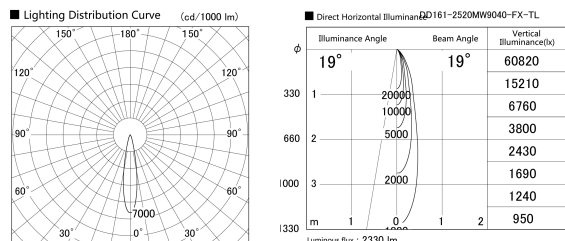

Item no. DD161-2520MW9040-FX-TL

Series Name: AMMA Φ80 series Lens type Fixed Antiglare (DD161-AG-FX)

Installation	Recessed mount
Type	AMMA Φ80 series Lens type Fixed Antiglare (DD161-AG-FX)
Fixture wattage	24W
Beam angle	19
Color Temp.	4000K
CRI	Ra>90
Luminous	2331 lm
Body	Die-cast aluminum alloy
Body finish	N/A
Trim finish	White
Reflector finish	Mirror
IP Rate	IP20
Light source	COB module
Input Voltage	AC220~240V
Dimming Type	Non-Dimmable
Certificate	CE,CCC
Cut Hole	80mm