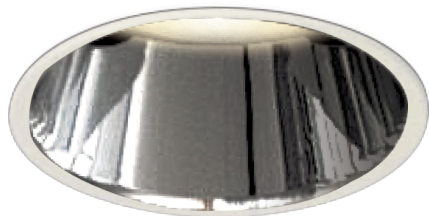

Item no. DD161-2525MW9040-FX-TL

Series Name: AMMA Φ80 series Lens type Fixed Antiglare (DD161-AG-FX)