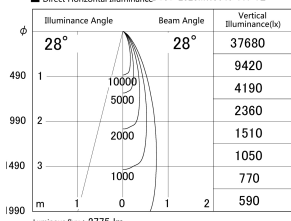

Item no. DD161-2525MW9040-FX-TL

Series Name: AMMA Φ80 series Lens type Fixed Antiglare (DD161-AG-FX)

■ Lighting Distribution Curve (cd/1000 lm)

Installation	Recessed mount
Type	AMMA Φ80 series Lens type Fixed Antiglare (DD161-AG-FX)
Fixture wattage	24W
Beam angle	28
Color Temp.	4000K
CRI	Ra>90
Luminous	2776 lm
Body	Die-cast aluminum alloy
Body finish	N/A
Trim finish	White
Reflector finish	Mirror
IP Rate	IP20
Light source	COB module
Input Voltage	AC220~240V
Dimming Type	Non-Dimmable
Certificate	CE,CCC
Cut Hole	80mm