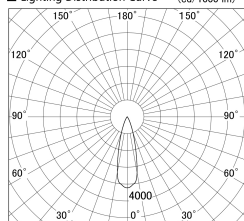

■ Lighting Distribution Curve (cd/1000 lm)