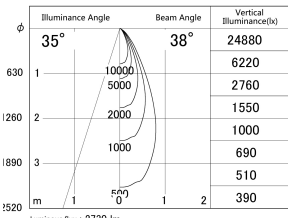

Item no. DD161-2540MW9040-FX-TL

Series Name: AMMA Φ80 series Lens type Fixed Antiglare (DD161-AG-FX)

■ Lighting Distribution Curve (cd/1000 lm)

Installation	Recessed mount
Type	AMMA Φ80 series Lens type Fixed Antiglare (DD161-AG-FX)
Fixture wattage	24W
Beam angle	38
Color Temp.	4000K
CRI	Ra>90
Luminous	2732 lm
Body	Die-cast aluminum alloy
Body finish	N/A
Trim finish	White
Reflector finish	Mirror
IP Rate	IP20
Light source	COB module
Input Voltage	AC220~240V
Dimming Type	Non-Dimmable
Certificate	CE,CCC
Cut Hole	80mm