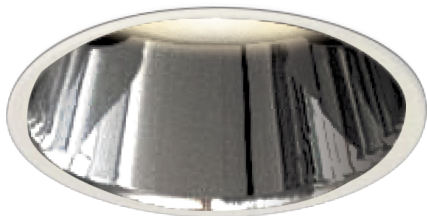

Item no. DD161-2540MW9040-FX-TL

Series Name: AMMA Φ80 series Lens type Fixed Antiglare (DD161-AG-FX)