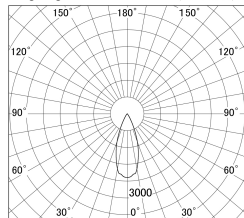

■ Lighting Distribution Curve (cd/1000 lm)