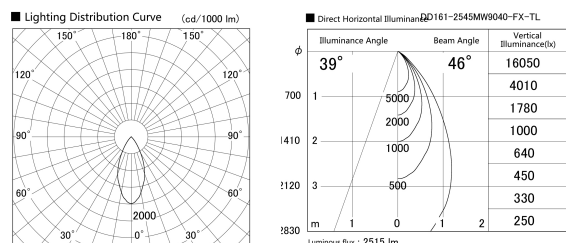

Item no. DD161-2545MW9040-FX-TL

Series Name: AMMA Φ80 series Lens type Fixed Antiglare (DD161-AG-FX)

Installation	Recessed mount
Type	AMMA Φ80 series Lens type Fixed Antiglare (DD161-AG-FX)
Fixture wattage	24W
Beam angle	46
Color Temp.	4000K
CRI	Ra>90
Luminous	2516 lm
Body	Die-cast aluminum alloy
Body finish	N/A
Trim finish	White
Reflector finish	Mirror
IP Rate	IP20
Light source	COB module
Input Voltage	AC220~240V
Dimming Type	Non-Dimmable
Certificate	CE,CCC
Cut Hole	80mm