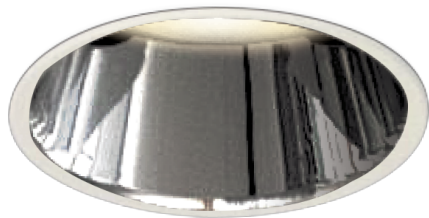

Item no. DD161-2545MW9040-FX-TL

Series Name: AMMA Φ80 series Lens type Fixed Antiglare (DD161-AG-FX)

Installation	Recessed mount
Type	AMMA Φ80 series Lens type Fixed Antiglare (DD161-AG-FX)
Fixture wattage	24W
Beam angle	46
Color Temp.	4000K
CRI	Ra>90
Luminous	2516 lm
Body	Die-cast aluminum alloy
Body finish	N/A
Trim finish	White
Reflector finish	Mirror
IP Rate	IP20
Light source	COB module
Input Voltage	AC220~240V
Dimming Type	Non-Dimmable
Certificate	CE,CCC
Cut Hole	80mm