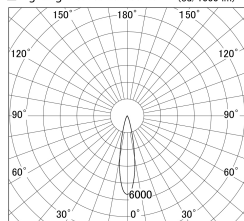

Installation	Recessed mount
Type	AMMA Φ80 series Lens type Fixed Antiglare (DD161-AG-FX)
Fixture wattage	5W
Beam angle	21
Color Temp.	2700K
CRI	Ra>90
Luminous	560 lm
Body	Die-cast aluminum alloy
Body finish	N/A
Trim finish	Black
Reflector finish	Mirror
IP Rate	IP20
Light source	COB module
Input Voltage	AC220~240V
Dimming Type	Non-Dimmable
Certificate	CE,CCC
Cut Hole	80mm

■ Lighting Distribution Curve (cd/1000 lm)