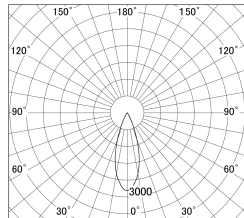

■ Lighting Distribution Curve (cd/1000 lm)