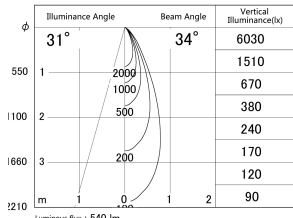

Item no. DD161-0535MB9027-FX-TL

Series Name: AMMA Φ80 series Lens type Fixed Antiglare (DD161-AG-FX)

■ Lighting Distribution Curve (cd/1000 lm)

Installation	Recessed mount
Type	AMMA Φ80 series Lens type Fixed Antiglare (DD161-AG-FX)
Fixture wattage	5W
Beam angle	34
Color Temp.	2700K
CRI	Ra>90
Luminous	541 lm
Body	Die-cast aluminum alloy
Body finish	N/A
Trim finish	Black
Reflector finish	Mirror
IP Rate	IP20
Light source	COB module
Input Voltage	AC220~240V
Dimming Type	Non-Dimmable
Certificate	CE,CCC
Cut Hole	80mm