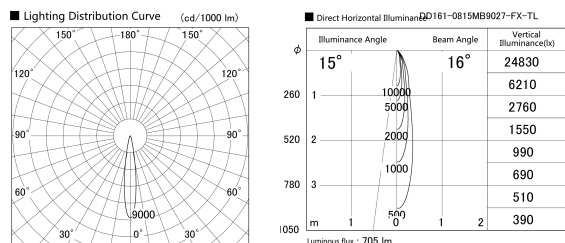

Item no. DD161-0815MB9027-FX-TL

Series Name: AMMA Φ80 series Lens type Fixed Antiglare (DD161-AG-FX)

Installation	Recessed mount
Type	AMMA Φ80 series Lens type Fixed Antiglare (DD161-AG-FX)
Fixture wattage	7.5W
Beam angle	16
Color Temp.	2700K
CRI	Ra>90
Luminous	704 lm
Body	Die-cast aluminum alloy
Body finish	N/A
Trim finish	Black
Reflector finish	Mirror
IP Rate	IP20
Light source	COB module
Input Voltage	AC220~240V
Dimming Type	Non-Dimmable
Certificate	CE,CCC
Cut Hole	80mm