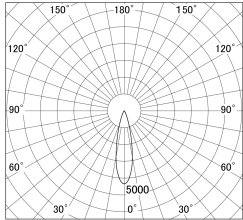

■ Lighting Distribution Curve (cd/1000 lm)