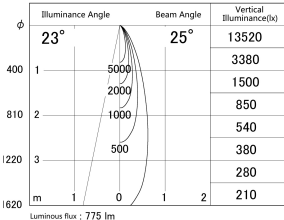

Item no. DD161-0825MB9027-FX-TL

Series Name: AMMA Φ80 series Lens type Fixed Antiglare (DD161-AG-FX)

■ Lighting Distribution Curve (cd/1000 lm)

Installation	Recessed mount
Type	AMMA Φ80 series Lens type Fixed Antiglare (DD161-AG-FX)
Fixture wattage	7.5W
Beam angle	25
Color Temp.	2700K
CRI	Ra>90
Luminous	775 lm
Body	Die-cast aluminum alloy
Body finish	N/A
Trim finish	Black
Reflector finish	Mirror
IP Rate	IP20
Light source	COB module
Input Voltage	AC220~240V
Dimming Type	Non-Dimmable
Certificate	CE,CCC
Cut Hole	80mm