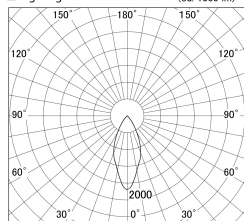

Installation	Recessed mount
Type	AMMA Φ80 series Lens type Fixed Antiglare (DD161-AG-FX)
Fixture wattage	7.5W
Beam angle	43
Color Temp.	2700K
CRI	Ra>90
Luminous	740 lm
Body	Die-cast aluminum alloy
Body finish	N/A
Trim finish	Black
Reflector finish	Mirror
IP Rate	IP20
Light source	COB module
Input Voltage	AC220~240V
Dimming Type	Non-Dimmable
Certificate	CE,CCC
Cut Hole	80mm

■ Lighting Distribution Curve (cd/1000 lm)