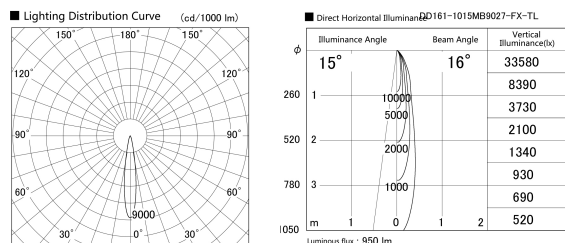

Item no. DD161-1015MB9027-FX-TL

Series Name: AMMA Φ80 series Lens type Fixed Antiglare (DD161-AG-FX)

Installation	Recessed mount
Type	AMMA Φ80 series Lens type Fixed Antiglare (DD161-AG-FX)
Fixture wattage	10.5W
Beam angle	16
Color Temp.	2700K
CRI	Ra>90
Luminous	952 lm
Body	Die-cast aluminum alloy
Body finish	N/A
Trim finish	Black
Reflector finish	Mirror
IP Rate	IP20
Light source	COB module
Input Voltage	AC220~240V
Dimming Type	Non-Dimmable
Certificate	CE,CCC
Cut Hole	80mm