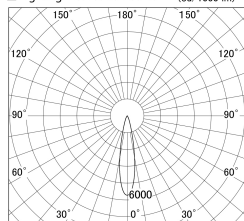

■ Lighting Distribution Curve (cd/1000 lm)