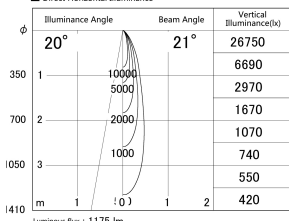

Item no. DD161-1020MB9027-FX-TL

Series Name: AMMA Φ80 series Lens type Fixed Antiglare (DD161-AG-FX)

■ Lighting Distribution Curve (cd/1000 lm)

Installation	Recessed mount
Type	AMMA Φ80 series Lens type Fixed Antiglare (DD161-AG-FX)
Fixture wattage	10.5W
Beam angle	21
Color Temp.	2700K
CRI	Ra>90
Luminous	1175 lm
Body	Die-cast aluminum alloy
Body finish	N/A
Trim finish	Black
Reflector finish	Mirror
IP Rate	IP20
Light source	COB module
Input Voltage	AC220~240V
Dimming Type	Non-Dimmable
Certificate	CE,CCC
Cut Hole	80mm