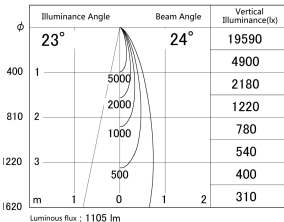

Item no. DD161-1025MB9027-FX-TL

Series Name: AMMA Φ80 series Lens type Fixed Antiglare (DD161-AG-FX)

■ Lighting Distribution Curve (cd/1000 lm)

Installation	Recessed mount
Type	AMMA Φ80 series Lens type Fixed Antiglare (DD161-AG-FX)
Fixture wattage	10.5W
Beam angle	24
Color Temp.	2700K
CRI	Ra>90
Luminous	1103 lm
Body	Die-cast aluminum alloy
Body finish	N/A
Trim finish	Black
Reflector finish	Mirror
IP Rate	IP20
Light source	COB module
Input Voltage	AC220~240V
Dimming Type	Non-Dimmable
Certificate	CE,CCC
Cut Hole	80mm