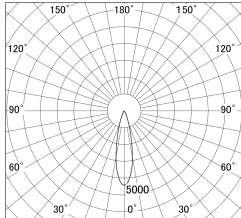

■ Lighting Distribution Curve (cd/1000 lm)