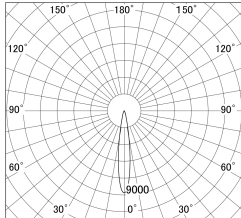

■ Lighting Distribution Curve (cd/1000 lm)