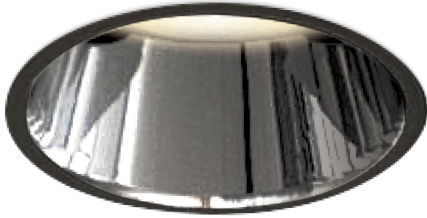

Item no. DD161-1515MB9027-FX-TL

Series Name: AMMA Φ80 series Lens type
Fixed Antiglare (DD161-AG-FX)