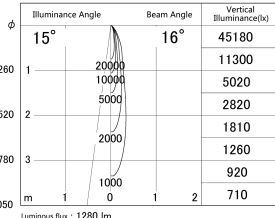

Item no. DD161-1515MB9027-FX-TL

Series Name: AMMA Φ80 series Lens type
Fixed Antiglare (DD161-AG-FX)

■ Lighting Distribution Curve (cd/1000 lm)

Installation	Recessed mount
Type	AMMA Φ80 series Lens type Fixed Antiglare (DD161-AG-FX)
Fixture wattage	14W
Beam angle	16
Color Temp.	2700K
CRI	Ra>90
Luminous	1281 lm
Body	Die-cast aluminum alloy
Body finish	N/A
Trim finish	Black
Reflector finish	Mirror
IP Rate	IP20
Light source	COB module
Input Voltage	AC220~240V
Dimming Type	Non-Dimmable
Certificate	CE,CCC
Cut Hole	80mm