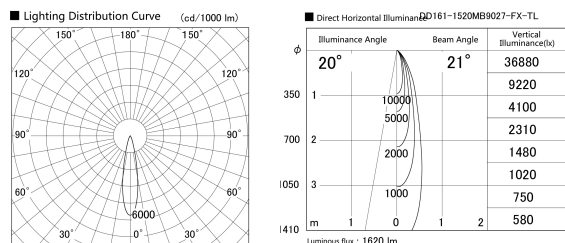

Item no. DD161-1520MB9027-FX-TL

Series Name: AMMA Φ80 series Lens type Fixed Antiglare (DD161-AG-FX)

Installation	Recessed mount
Type	AMMA Φ80 series Lens type Fixed Antiglare (DD161-AG-FX)
Fixture wattage	14W
Beam angle	21
Color Temp.	2700K
CRI	Ra>90
Luminous	1620 lm
Body	Die-cast aluminum alloy
Body finish	N/A
Trim finish	Black
Reflector finish	Mirror
IP Rate	IP20
Light source	COB module
Input Voltage	AC220~240V
Dimming Type	Non-Dimmable
Certificate	CE,CCC
Cut Hole	80mm