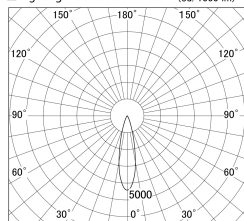

■ Lighting Distribution Curve (cd/1000 lm)