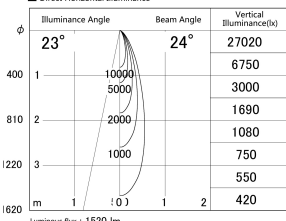

Item no. DD161-1525MB9027-FX-TL

Series Name: AMMA Φ80 series Lens type
Fixed Antiglare (DD161-AG-FX)

■ Lighting Distribution Curve (cd/1000 lm)

Installation	Recessed mount
Type	AMMA Φ80 series Lens type Fixed Antiglare (DD161-AG-FX)
Fixture wattage	14W
Beam angle	24
Color Temp.	2700K
CRI	Ra>90
Luminous	1521 lm
Body	Die-cast aluminum alloy
Body finish	N/A
Trim finish	Black
Reflector finish	Mirror
IP Rate	IP20
Light source	COB module
Input Voltage	AC220~240V
Dimming Type	Non-Dimmable
Certificate	CE,CCC
Cut Hole	80mm