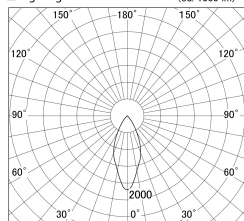

Installation	Recessed mount
Type	AMMA Φ80 series Lens type Fixed Antiglare (DD161-AG-FX)
Fixture wattage	14W
Beam angle	43
Color Temp.	2700K
CRI	Ra>90
Luminous	1452 lm
Body	Die-cast aluminum alloy
Body finish	N/A
Trim finish	Black
Reflector finish	Mirror
IP Rate	IP20
Light source	COB module
Input Voltage	AC220~240V
Dimming Type	Non-Dimmable
Certificate	CE,CCC
Cut Hole	80mm

■ Lighting Distribution Curve (cd/1000 lm)